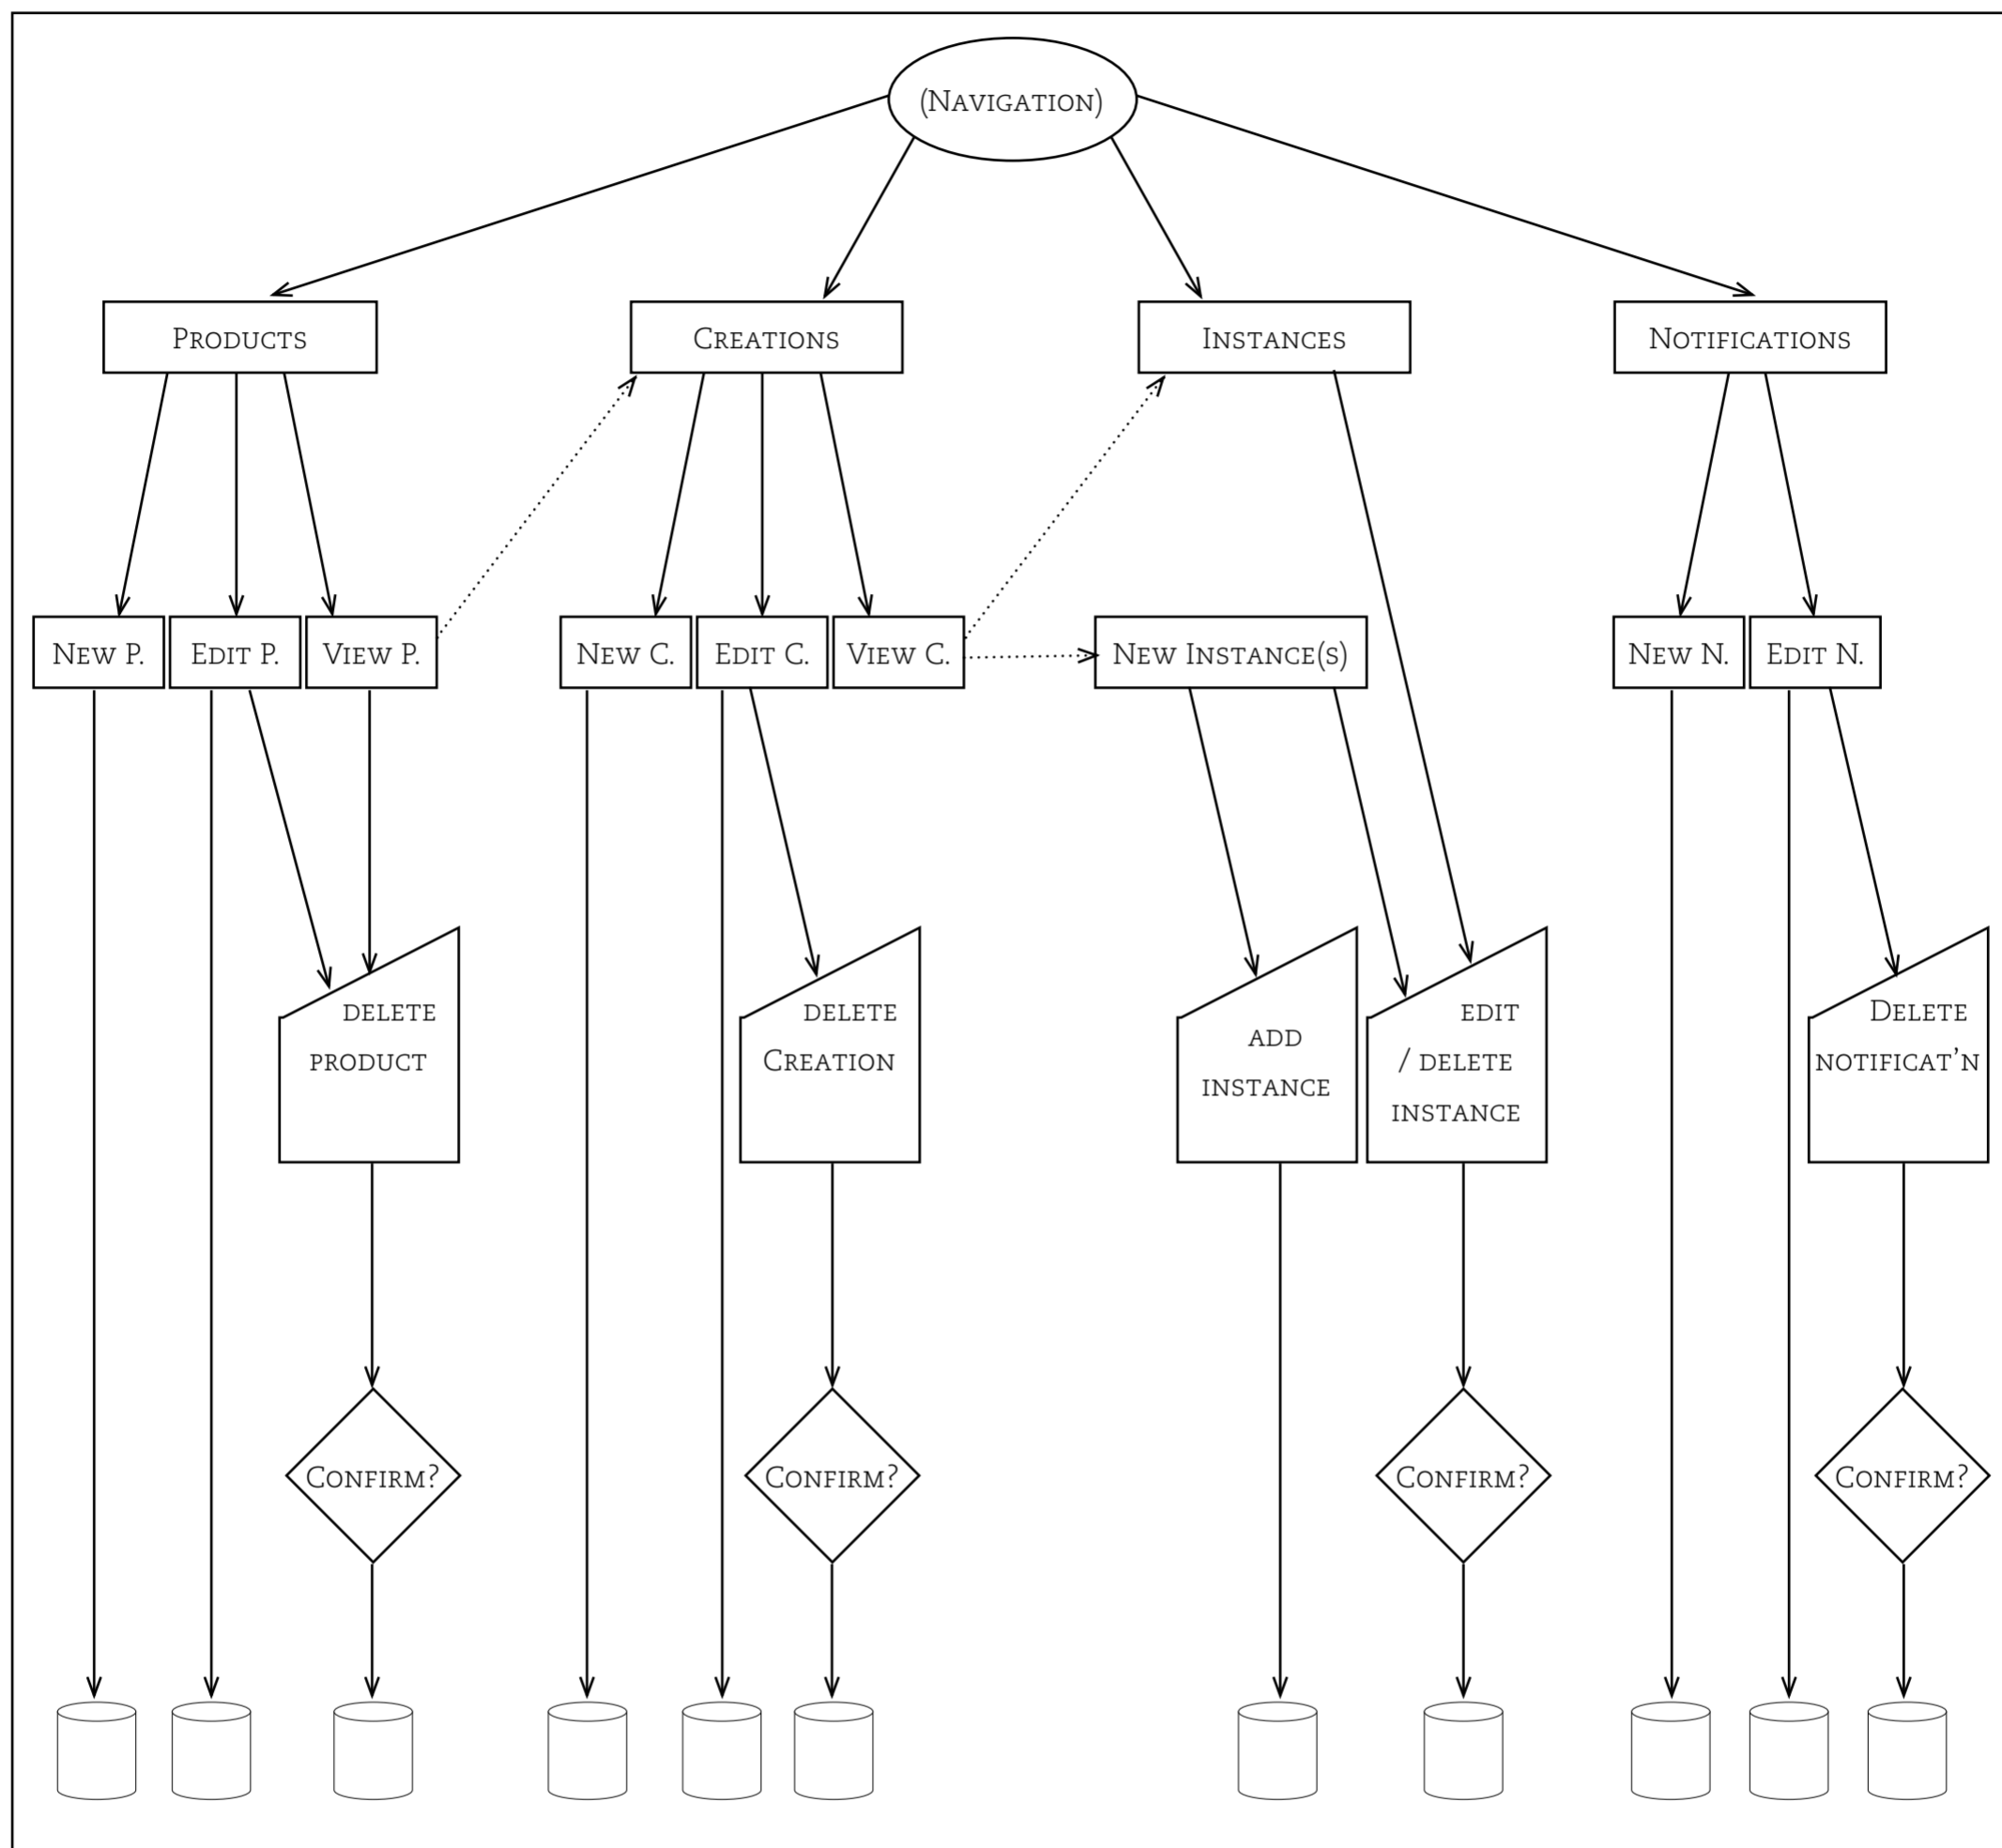

APPENDIX: ADMIN PANEL APPLICATION FLOW (WITH LEGEND)

Admin Panel Application Flow